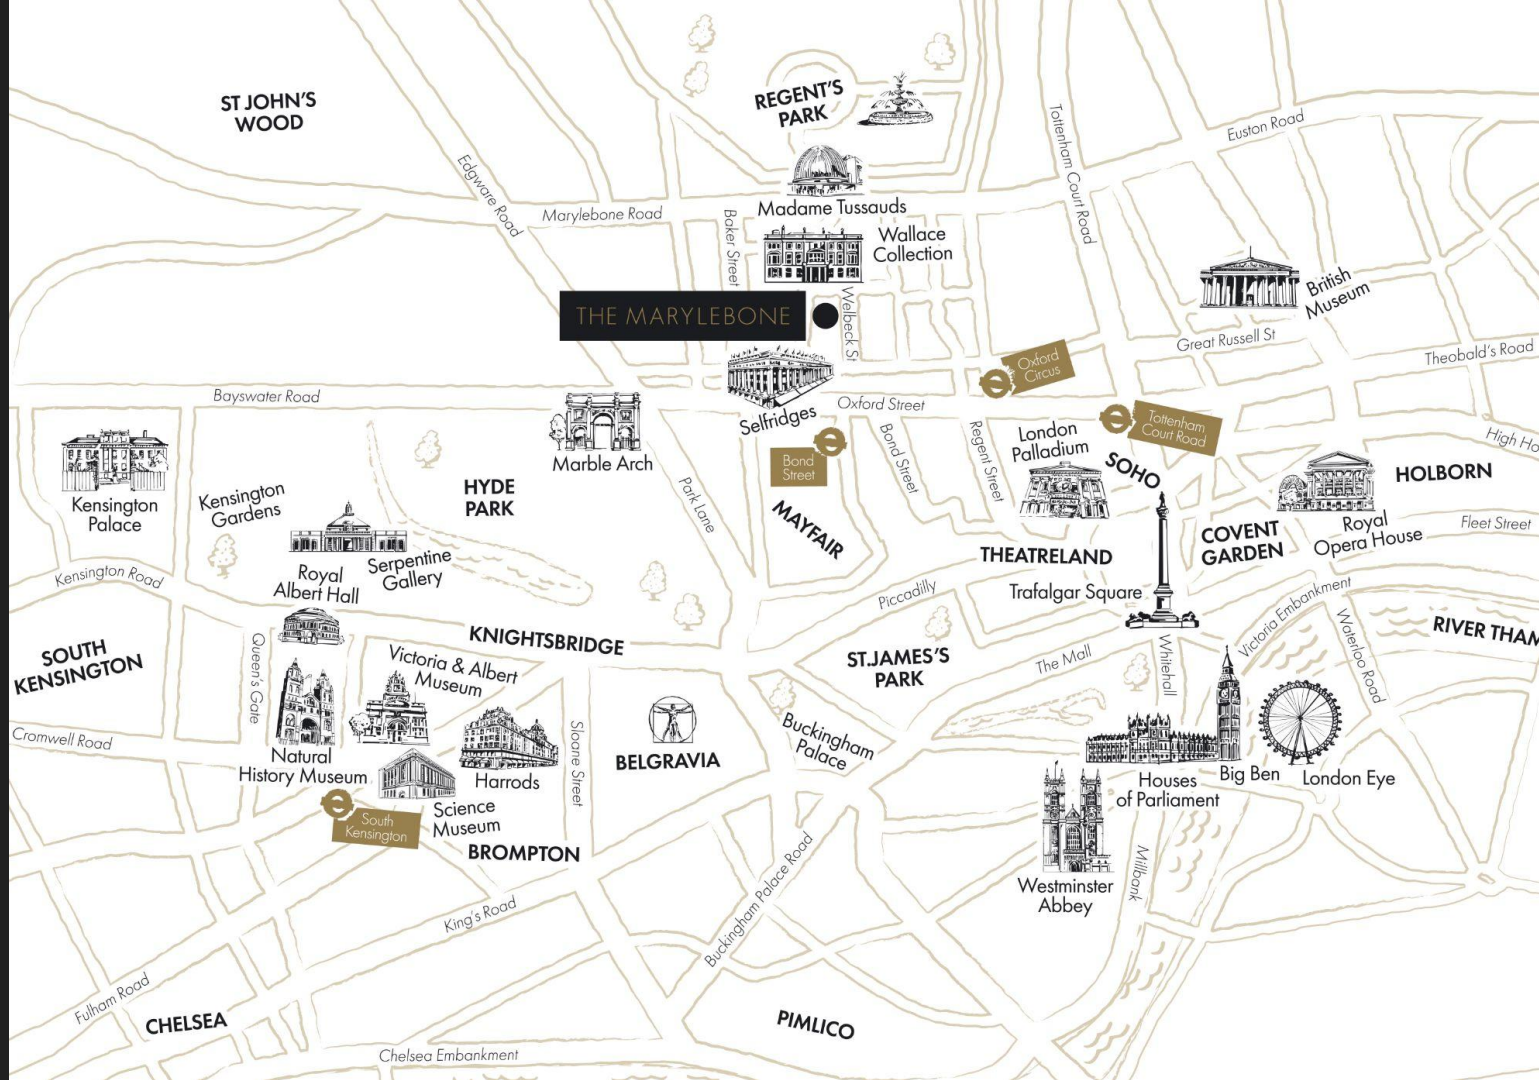

The Doyle Collection

The Kensington | The Marylebone | The Bloomsbury | The Westbury | The Dupont Circle
The Croke Park | The River Lee | The Bristol

THE MARYLEBONE

THE DOYLE COLLECTION · LONDON

The vibrant, bijou feel of Marylebone village is mirrored in the chic, stylish hotel that shares its name. Discover the charm and buzz of 108 Brasserie; a glamorous raft of event spaces - indoor and out; and expansive, rooftop terrace suites that rival any in London for the wow factor.

THE MARYLEBONE

THE DOYLE COLLECTION · LONDON

Introduction

Location Map

Slice of the City

Bedrooms

Suites

108 Brasserie

The Cocktail Bar

Meetings & Events

Third Space

Doyle Discovery

Contact

THE MARYLEBONE

THE DOYLE COLLECTION · LONDON

Introduction

Location Map

Slice of the City

Bedrooms

Suites

108 Brasserie

The Cocktail Bar

Meetings & Events

Third Space