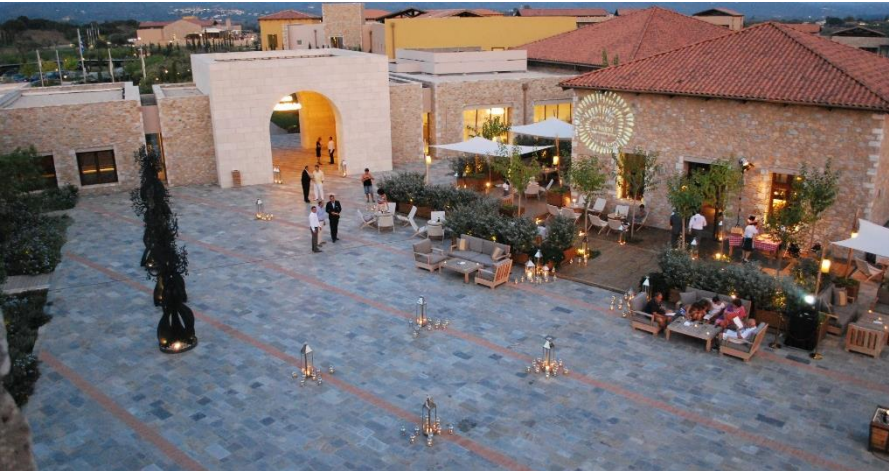

THE WESTIN
RESORT
COSTA NAVARINO

**MULTIPLE INDOOR & OUTDOOR VENUES & SET-UPS
TO MEET YOUR NEEDS**