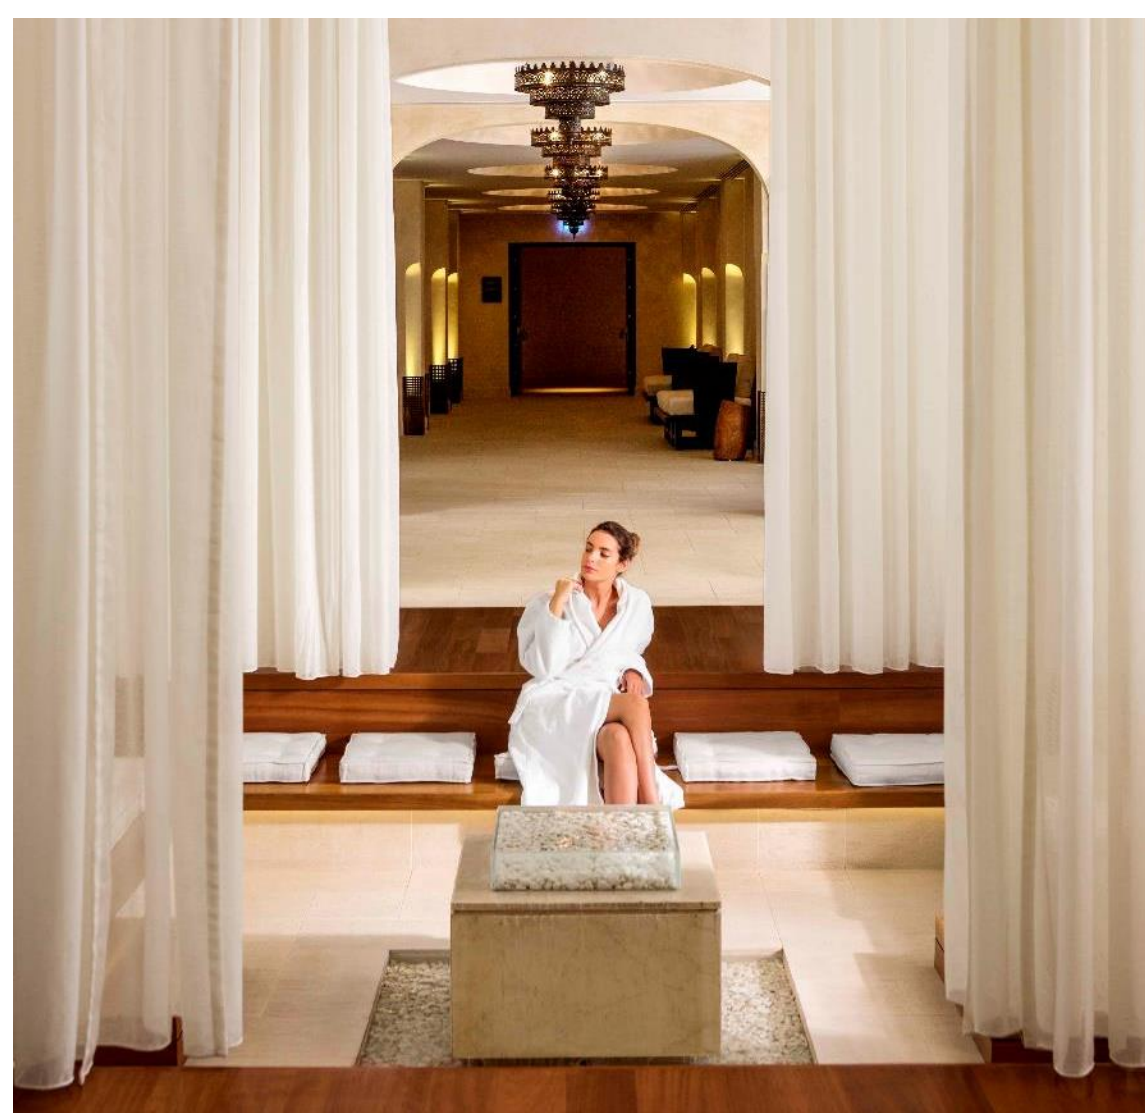

THE WESTIN
RESORT
COSTA NAVARINO

SPORTS & ENTERTAINMENT CENTER BRAND-NEW "DIVISION 16" AREA

THE WESTIN
RESORT
COSTA NAVARINO

THE ROMANOS
RESORT
COSTA NAVARINO
THE
LUXURY
COLLECTION

A STUNNING VARIETY OF DINING VENUES