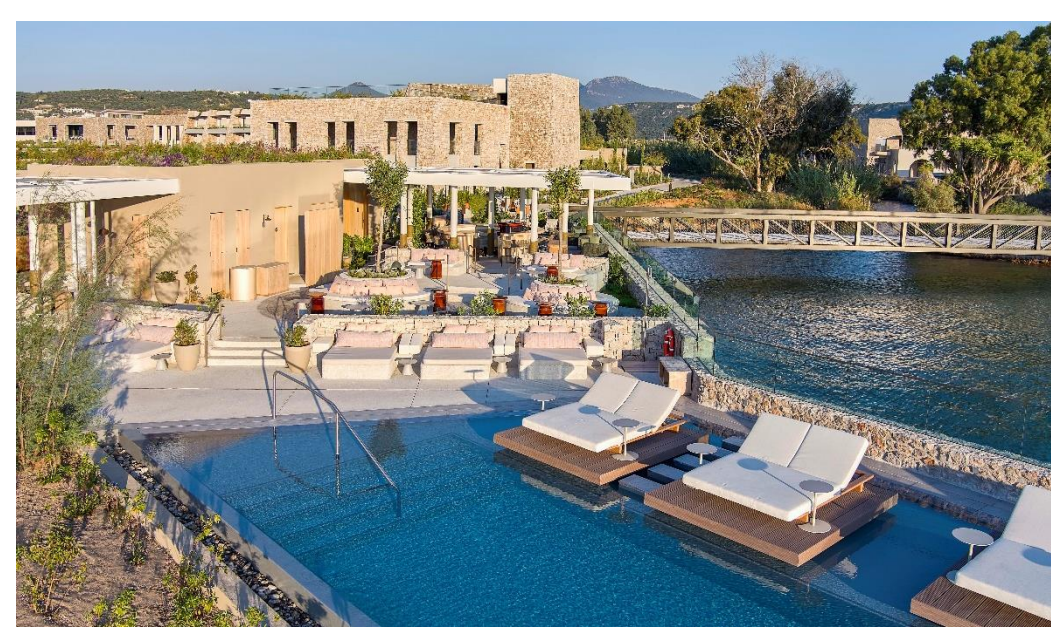

IDEAL FOR YOUR INCENTIVES
WITH SUPERB SEA VIEWS

W
COSTA NAVARINO