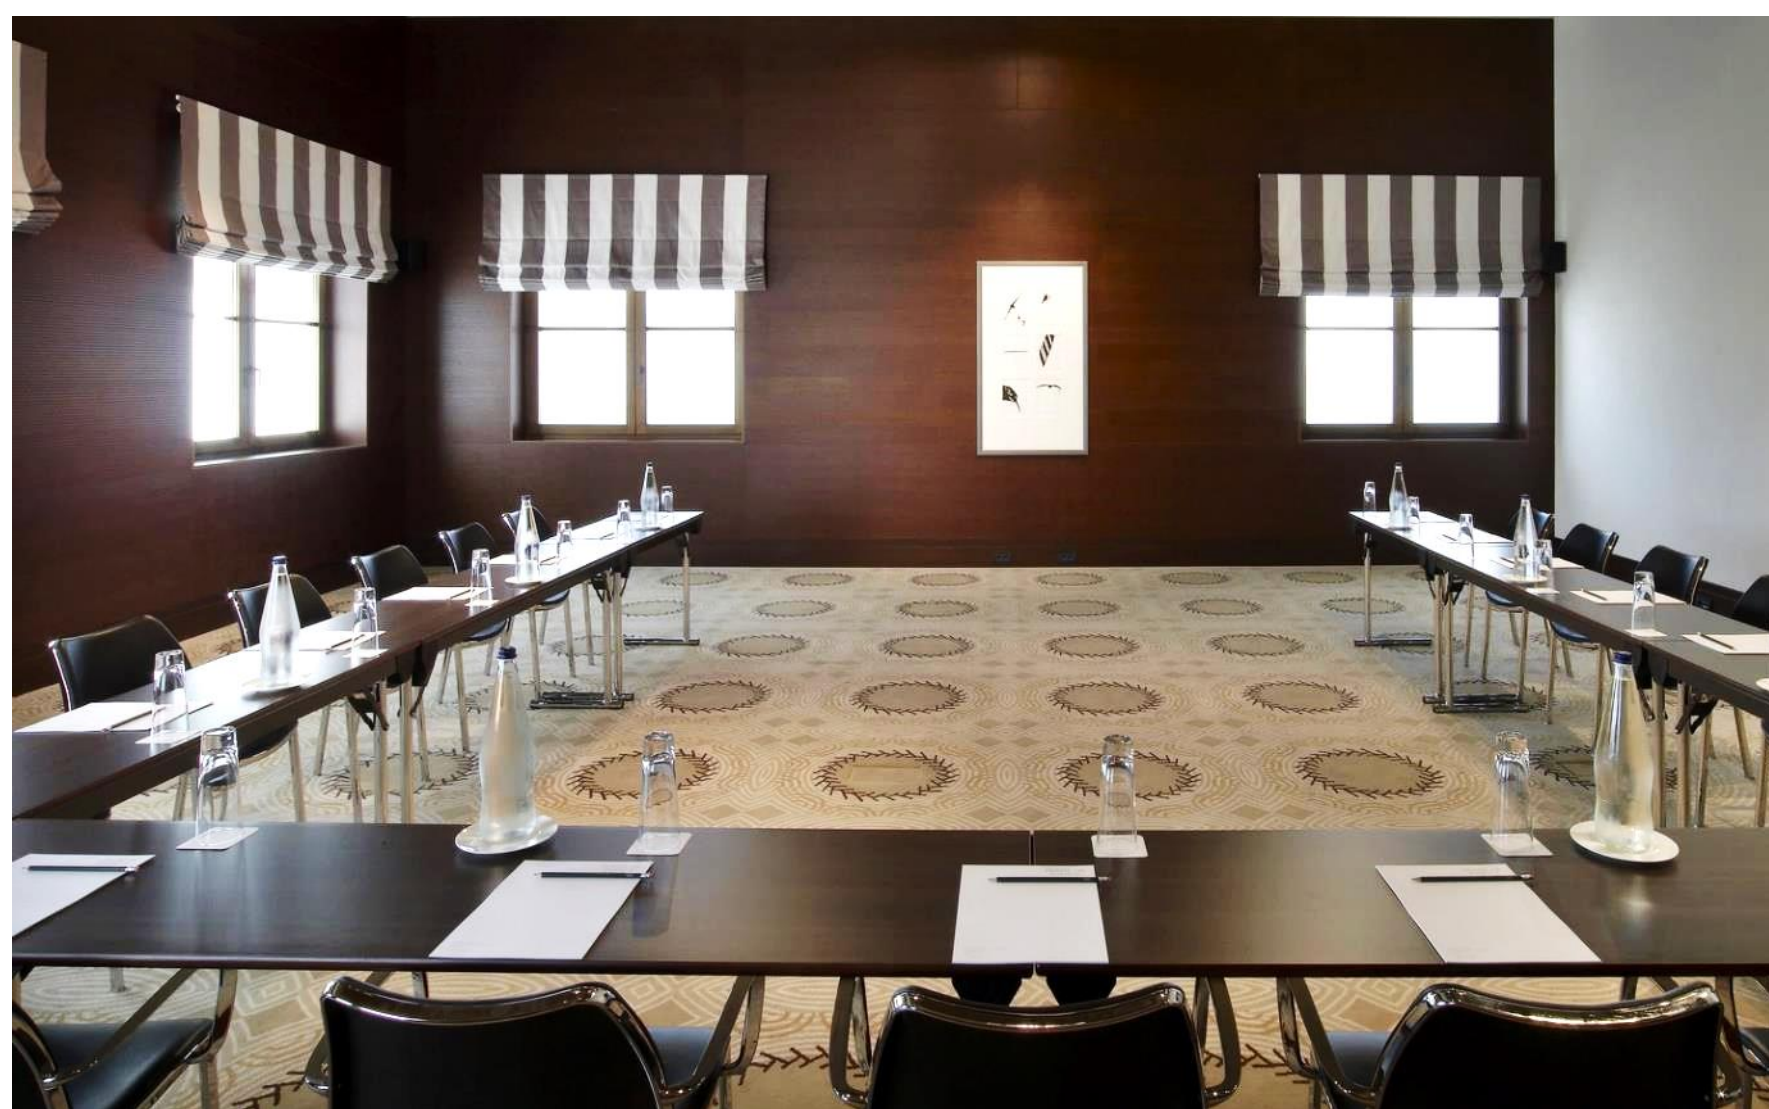

THE WESTIN
RESORT
COSTA NAVARINO

THE ROMANOS
RESORT
COSTA NAVARINO

THE
LUXURY
COLLECTION

METER & DIALOGUE ROOMS

THE WESTIN
RESORT
COSTA NAVARINO

**MULTIPLE INDOOR & OUTDOOR VENUES & SET-UPS
TO MEET YOUR NEEDS**