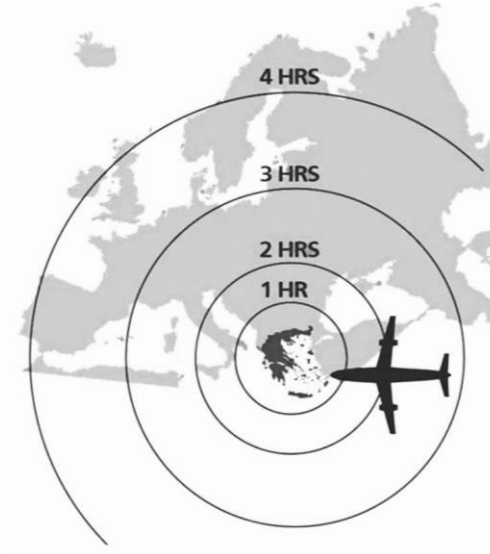

COSTA NAVARINO

NEW ATHENS – KALAMATA HIGHWAY

270km (3h30) from Athens International Airport (ATH)

200km (3h) from Patras port

168km (2h30) from Araxos airport

Kalamata port for cruise ships

Pylos Marina for private yachts

42km (40min) from/to Kalamata International Airport (KLX)

BY HELICOPTER TO COSTA NAVARINO

Athens (ATH) → 1h15m

Mykonos (MYK) → 1h35m

Santorini (JTR) → 1h50m

Crete (HER) → 1h30m

THE WESTIN
RESORT
COSTA NAVARINO