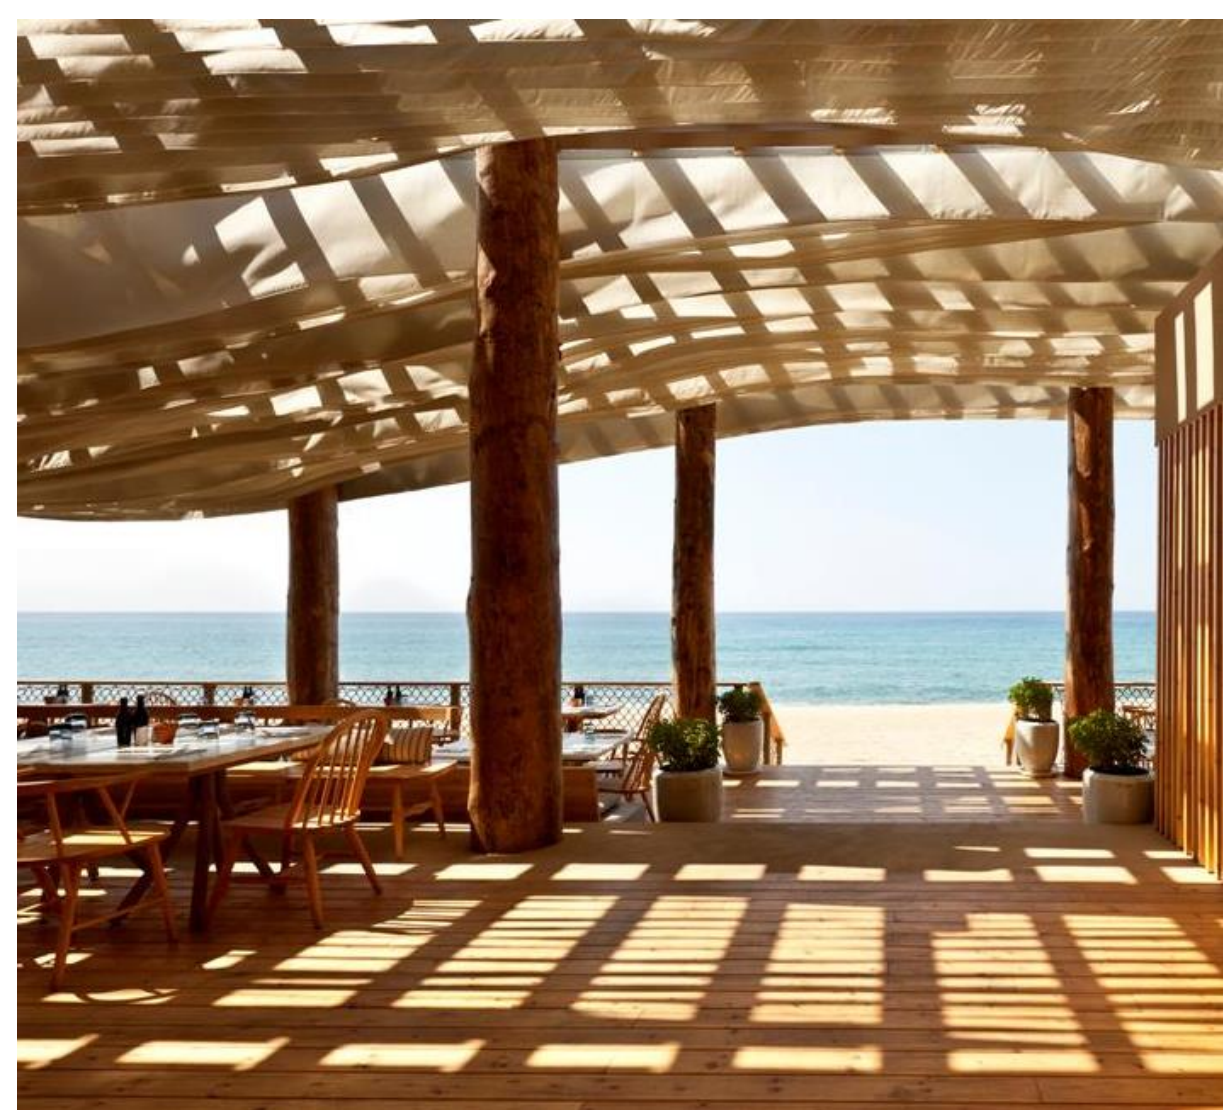

THE WESTIN
RESORT
COSTA NAVARINO

**ENDLESS SANDY WEST-FACING BEACH
BY THE IONIAN SEA**