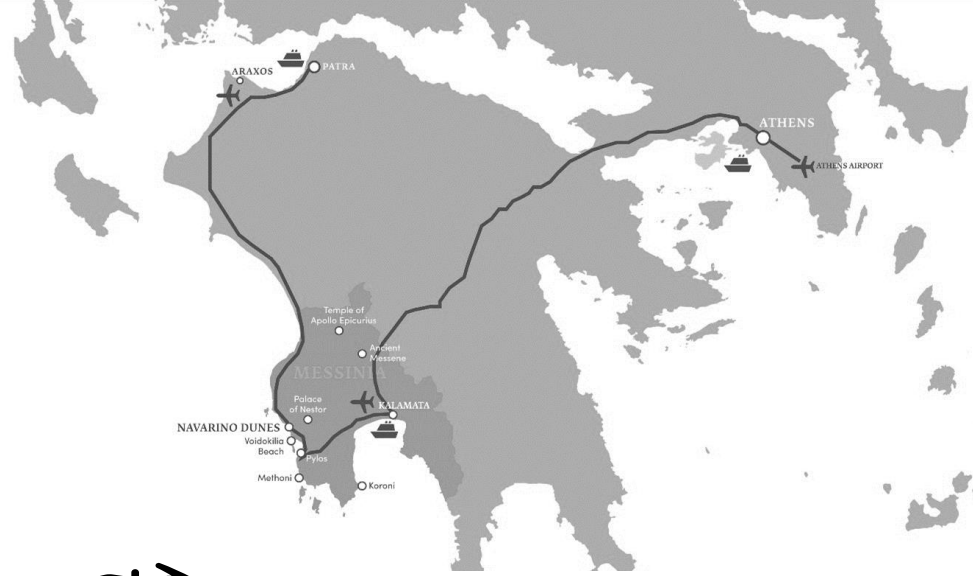

COSTA
NAVARINO

THE PRIME SUSTAINABLE DESTINATION
IN THE MEDITERRANEAN
MESSINIA, SW PELOPONNESE

THE WESTIN
RESORT
COSTA NAVARINO

THE ROMANOS
RESORT
COSTA NAVARINO
THE
LUXURY
COLLECTION

4500 YEARS OF FASCINATING HISTORY
3 UNESCO WORLD HERITAGE SITES

COSTA NAVARINO

NEW ATHENS – KALAMATA HIGHWAY

270km (3h30) from Athens International Airport (ATH)

200km (3h) from Patras port

168km (2h30) from Araxos airport

Kalamata port for cruise ships

Pylos Marina for private yachts

42km (40min) from/to Kalamata International Airport (KLX)

BY HELICOPTER TO COSTA NAVARINO

Athens (ATH) → 1h15m

Mykonos (MYK) → 1h35m

Santorini (JTR) → 1h50m

Crete (HER) → 1h30m

THE WESTIN
RESORT
COSTA NAVARINO

NAVARINO
AGORA

NAVARINO
BAY

NAVARINO
HILLS

IONIAN SEA

MESSINIA

KALAMATA →

NAVARINO
BLUE

COSTA
NAVARINO