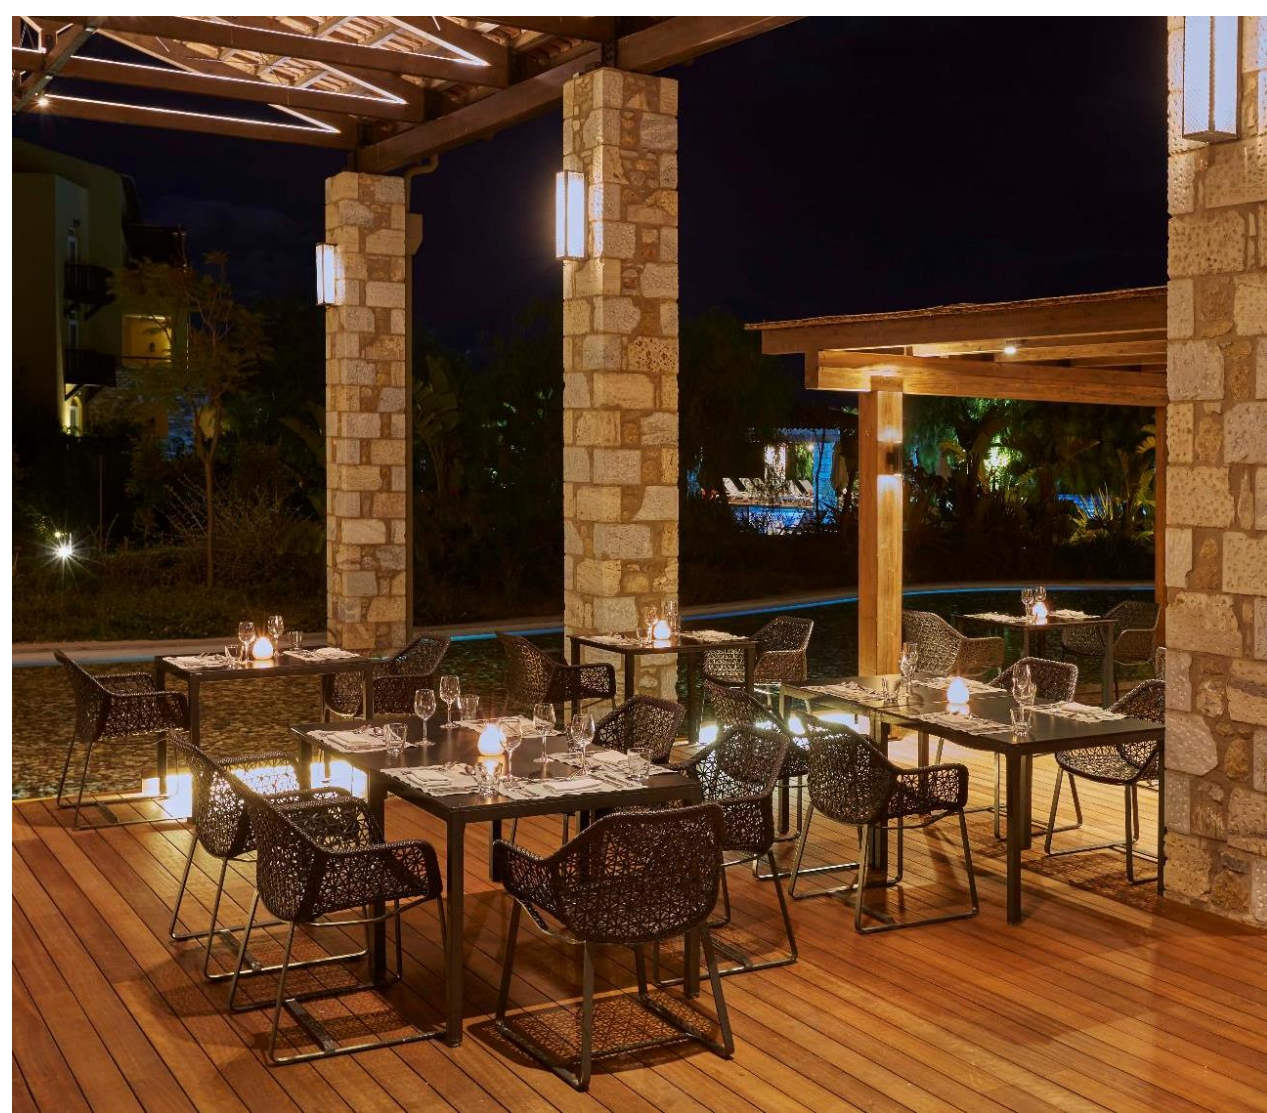

THE WESTIN
RESORT
COSTA NAVARINO

SPORTS & ENTERTAINMENT CENTER BRAND-NEW "DIVISION 16" AREA

THE WESTIN
RESORT
COSTA NAVARINO

THE ROMANOS
RESORT
COSTA NAVARINO
THE
LUXURY
COLLECTION

A STUNNING VARIETY OF DINING VENUES