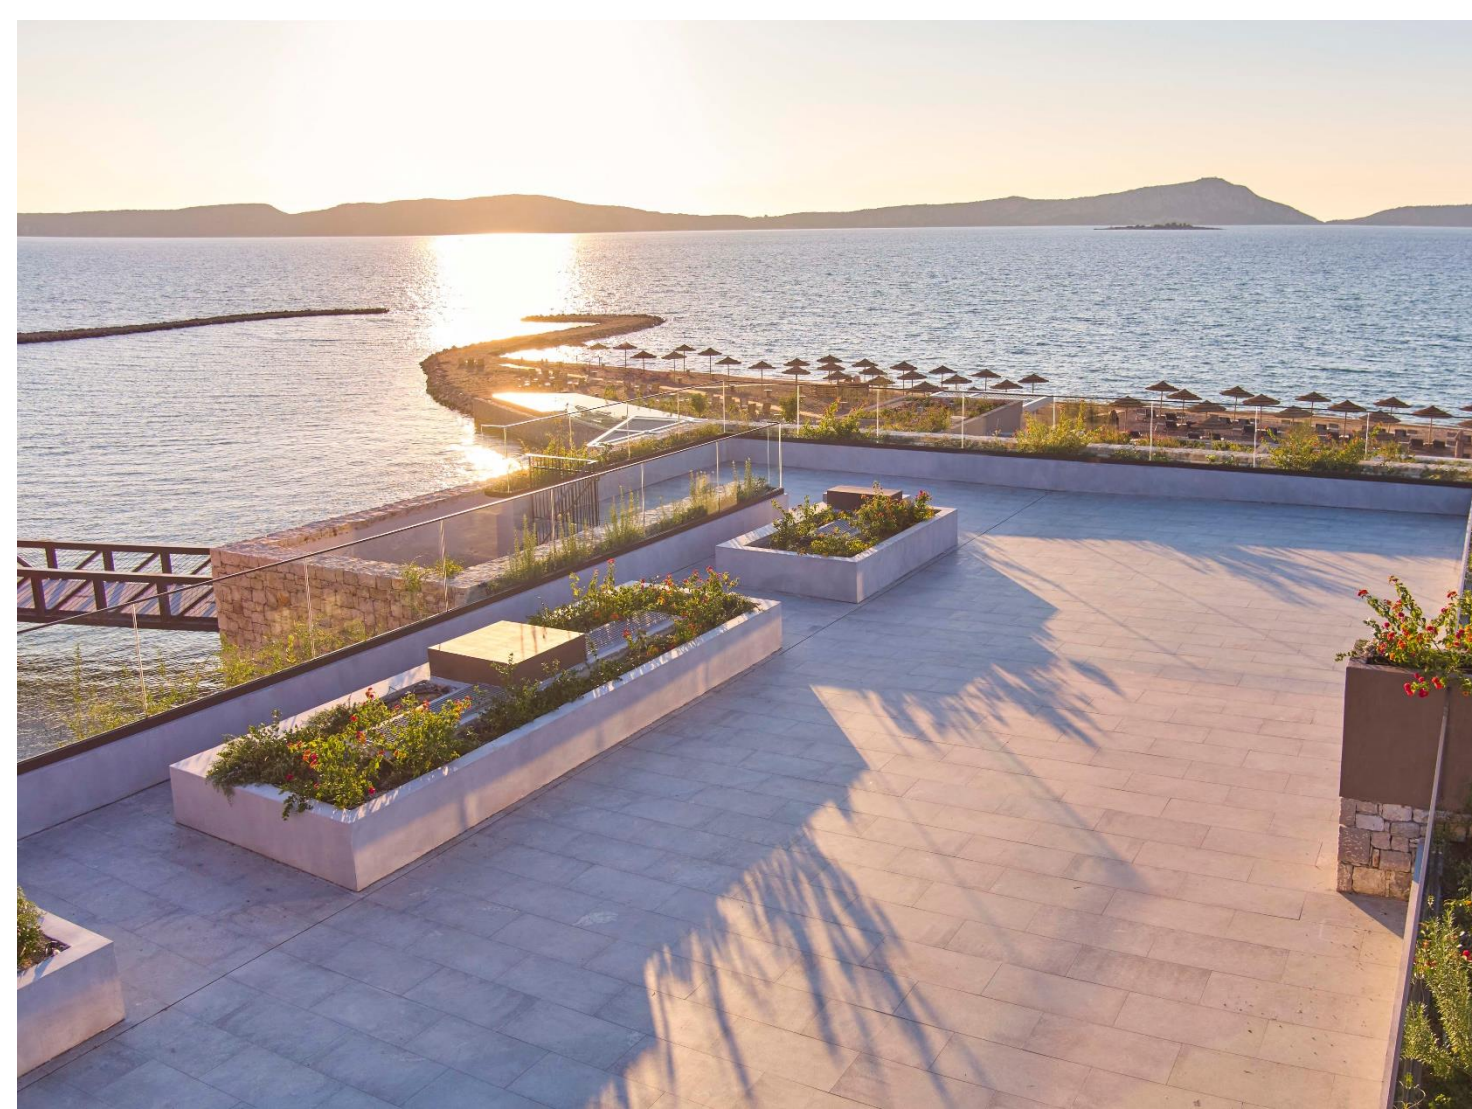

IDEAL FOR YOUR INCENTIVES
WITH SUPERB SEA VIEWS

W
COSTA NAVARINO