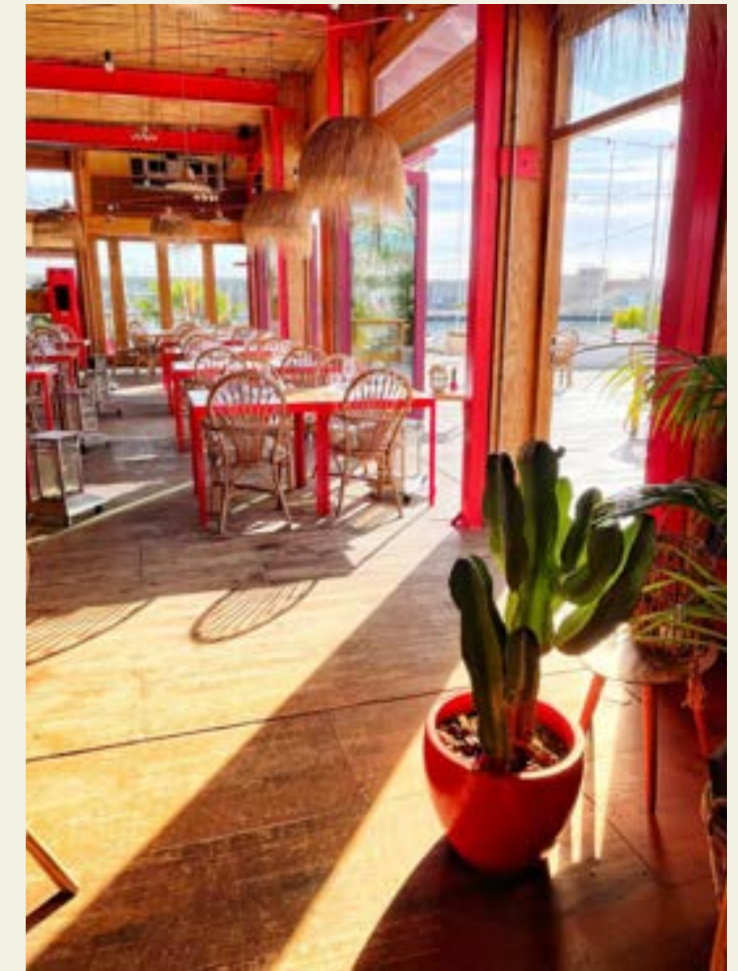

Red Fish

Located on the waterfront with magnificent views of the mediterranean sea, Red Fish are our partners offering a special location for cocktails, dinners & workshops

Módulo

BOARDROOM	U-SHAPE	CLASSROOM	THEATRE	BANQUET	COCKTAIL PARTY	SQFT
				70	170	1184 sqft

Terraza

BOARDROOM	U-SHAPE	CLASSROOM	THEATRE	BANQUET	COCKTAIL PARTY	SQFT
				90	250	2475 sqft

Bamboo

BOARDROOM	U-SHAPE	CLASSROOM	THEATRE	BANQUET	COCKTAIL PARTY	SQFT
				49	90	969 sqft