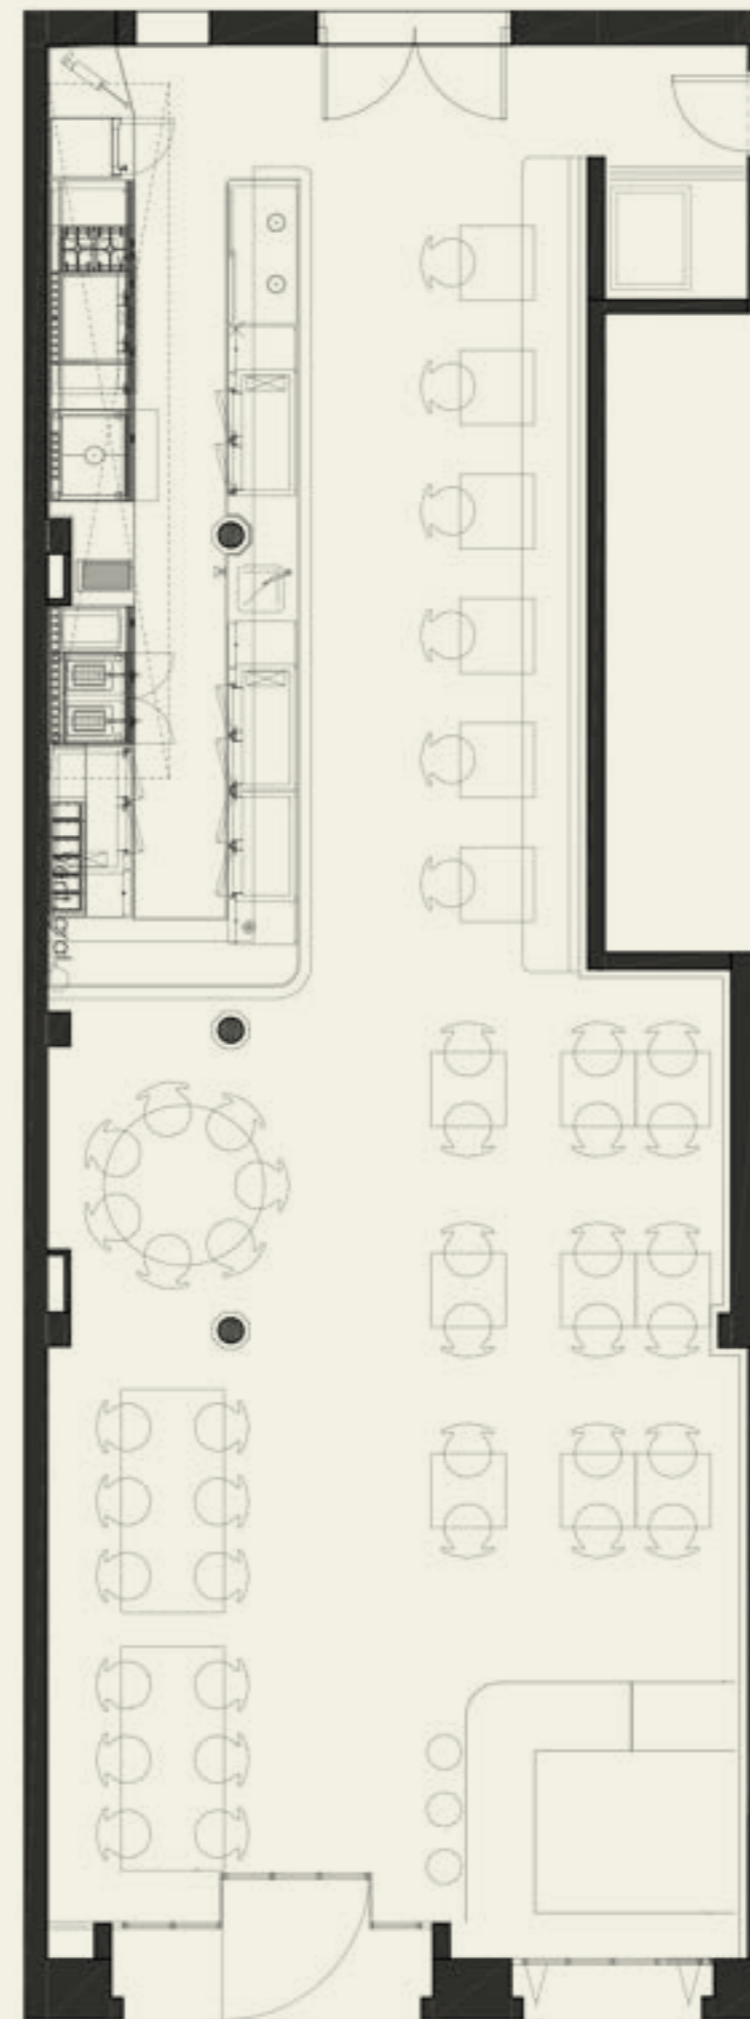

# BODEGA BONAY

**Our restaurant is the ideal location for intimate celebrations, from wine tastings to show-cooking events.**

BOARDROOM	U-SHAPE	CLASSROOM	THEATRE	EXSISTING	COCKTAIL PARTY	SQFT
					40	961 sqft