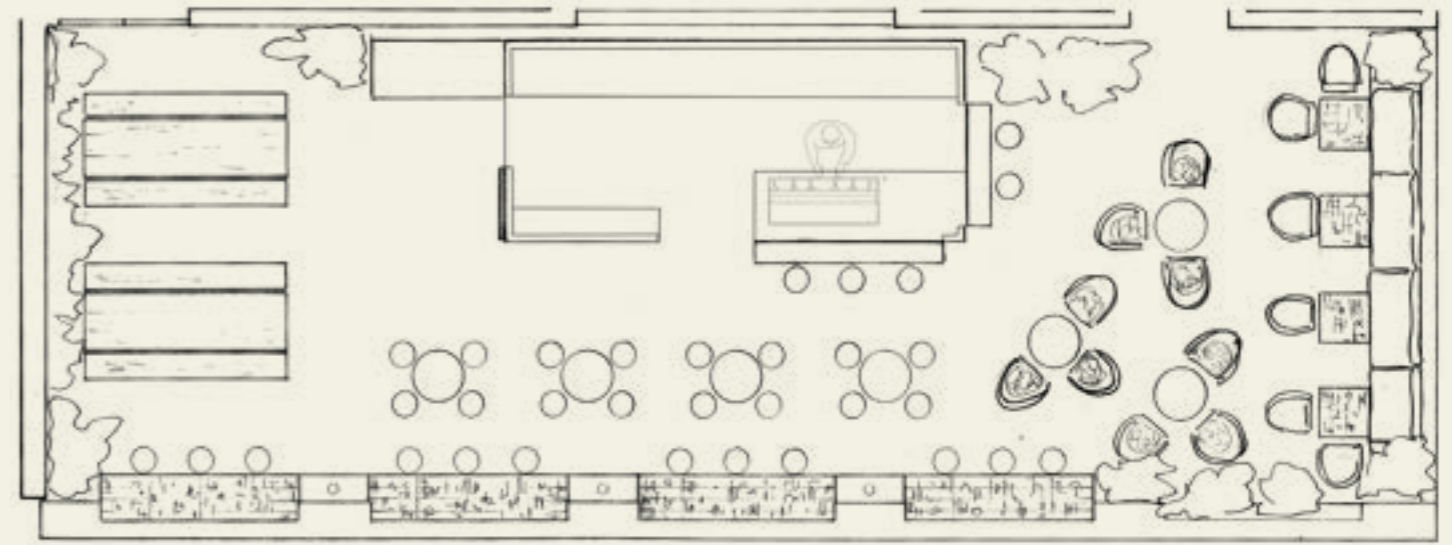

## Chiringuito

BOARDROOM	U-SHAPE	CLASSROOM	THEATRE	BANQUET	COCKTAIL PARTY	SQFT
					50	2195 sqft

## Rooftop

BOARDROOM	U-SHAPE	CLASSROOM	THEATRE	BANQUET	COCKTAIL PARTY	SQFT
					50	2195 sqft

## Chiringuito