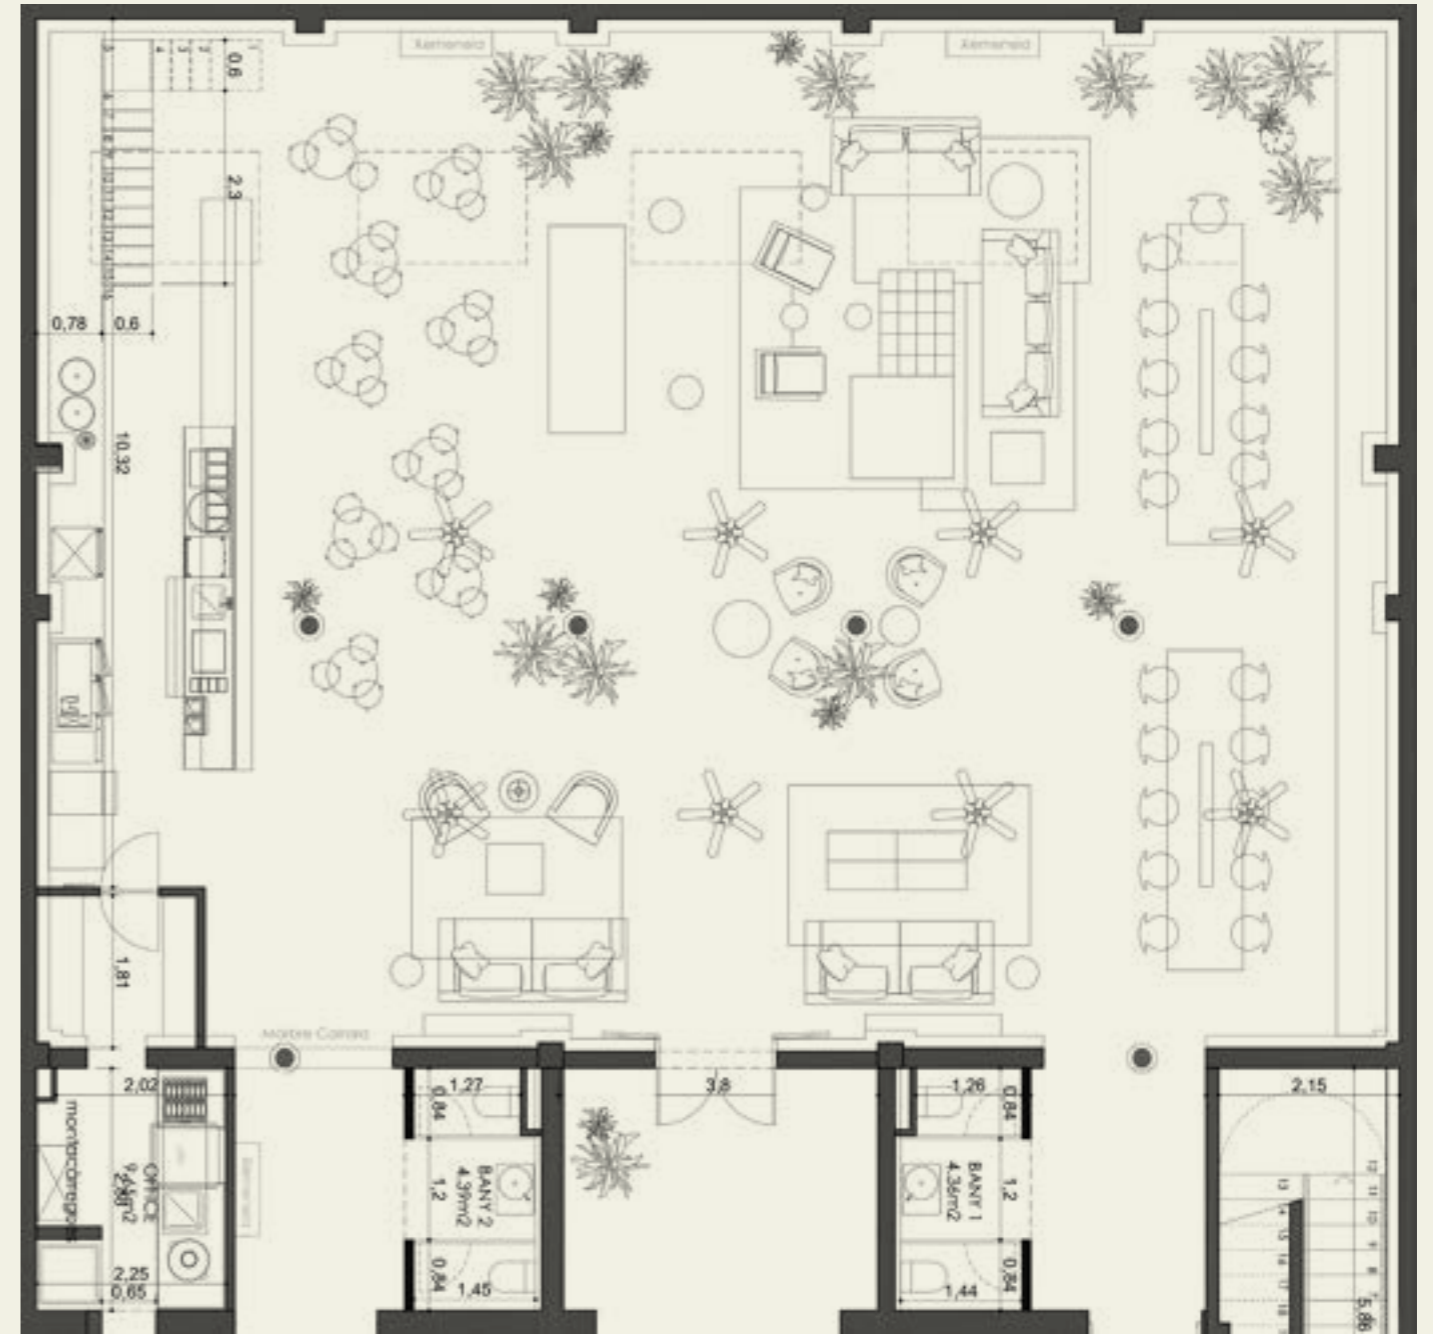

# Libertine

**An oasis in the heart of the city. A versatile, design lead space, perfect for cocktail receptions, dinners, conferences (natural light), film screenings or cocktail classes.**

BOARDROOM	U-SHAPE	CLASSROOM	THEATRE	BANQUET	COCKTAIL PARTY	SQFT
	20		100	74	170	1991 sqft