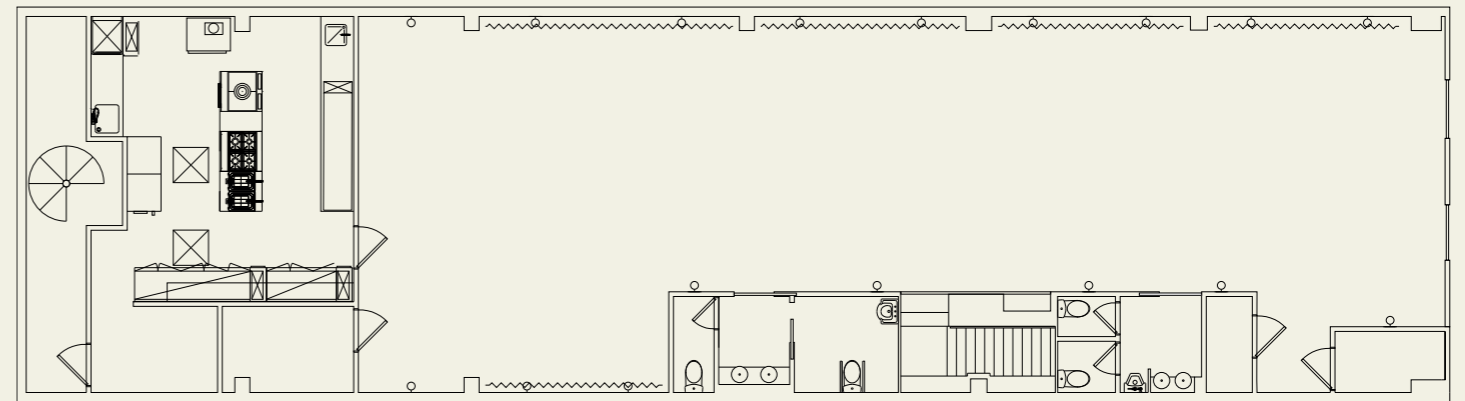

# Libertine

**An oasis in the heart of the city. A versatile, design lead space, perfect for cocktail receptions, dinners, conferences (natural light), film screenings or cocktail classes.**

BOARDROOM	U-SHAPE	CLASSROOM	THEATRE	BANQUET	COCKTAIL PARTY	SQFT
	20		100	74	170	1991 sqft