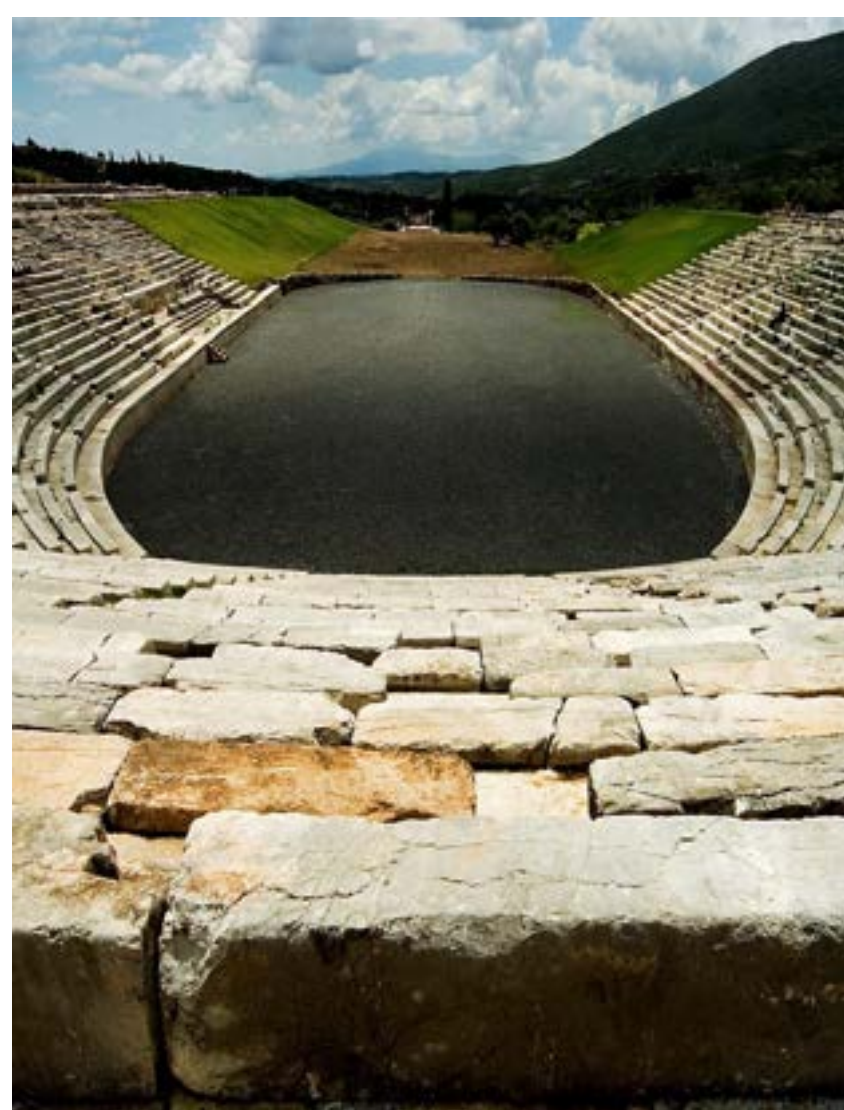

COSTA
NAVARINO

THE PRIME SUSTAINABLE DESTINATION
IN THE MEDITERRANEAN
MESSINIA, SW PELOPONNESE

THE WESTIN
RESORT
COSTA NAVARINO

THE ROMANOS
RESORT
COSTA NAVARINO
THE
LUXURY
COLLECTION

4500 YEARS OF FASCINATING HISTORY
3 UNESCO WORLD HERITAGE SITES