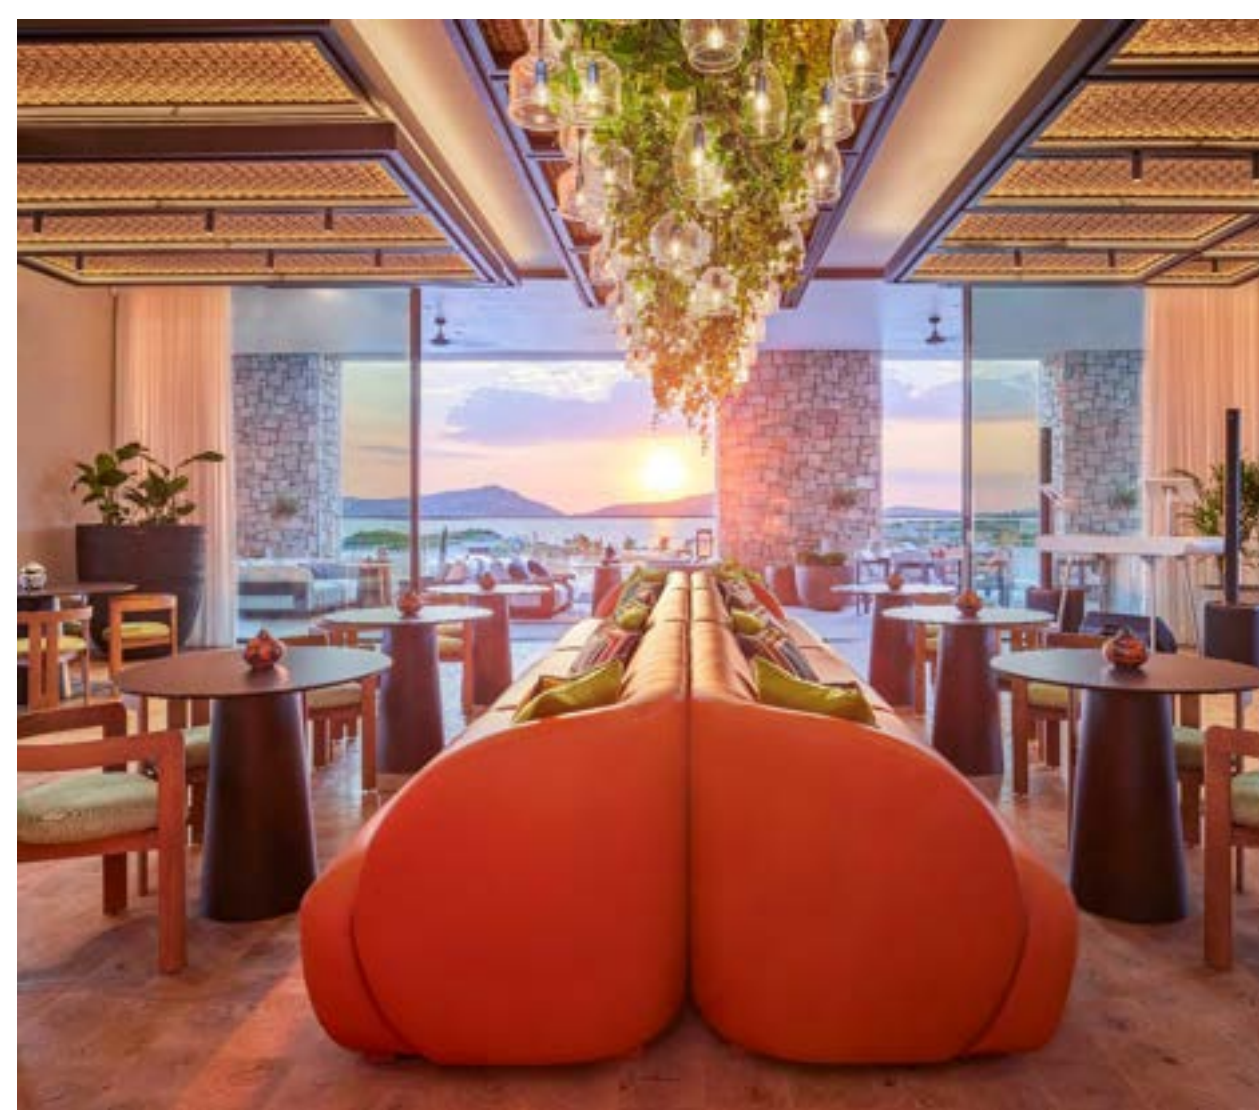

SANDY BEACH & CAPTIVATING SUNSETS
BY THE IONIAN SEA

COSTA NAVARINO