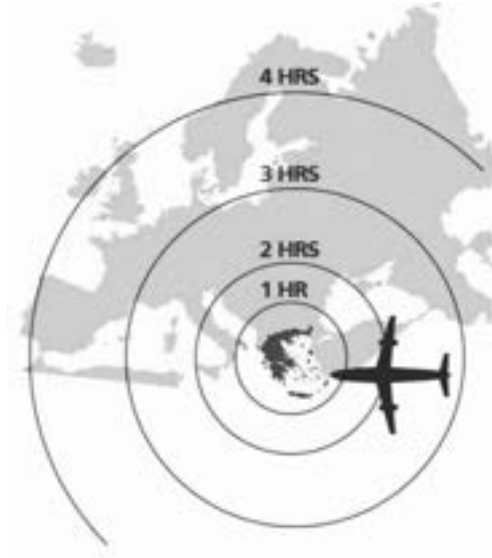

COSTA NAVARINO

NEW ATHENS – KALAMATA HIGHWAY

270km (3h30) from Athens International Airport (ATH)

200km (3h) from Patras port

168km (2h30) from Araxos airport

Kalamata port for cruise ships

Pylos Marina for private yachts

42km (40min) from/to Kalamata International Airport (KLX)

BY HELICOPTER TO COSTA NAVARINO

Athens (ATH) → 1h15m

Mykonos (MYK) → 1h35m

Santorini (JTR) → 1h50m

Crete (HER) → 1h30m

THE WESTIN
RESORT
COSTA NAVARINO