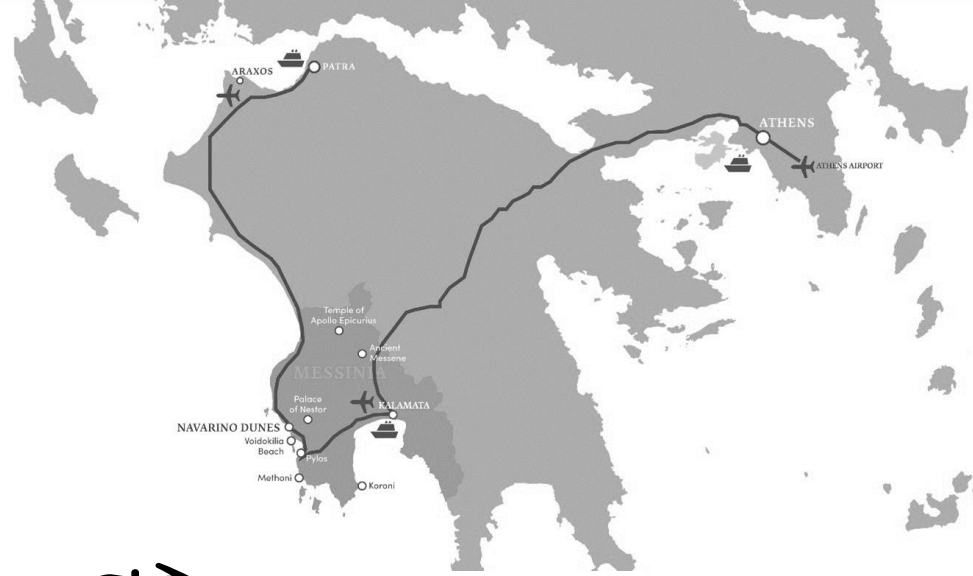

COSTA
NAVARINO

THE PRIME SUSTAINABLE DESTINATION
IN THE MEDITERRANEAN
MESSINIA, SW PELOPONNESE

THE WESTIN
RESORT
COSTA NAVARINO

THE ROMANOS
RESORT
COSTA NAVARINO
THE
LUXURY
COLLECTION

4500 YEARS OF FASCINATING HISTORY
3 UNESCO WORLD HERITAGE SITES

COSTA NAVARINO

NEW ATHENS – KALAMATA HIGHWAY

270km (3h30) from Athens International Airport (ATH)

200km (3h) from Patras port

168km (2h30) from Araxos airport

Kalamata port for cruise ships

Pylos Marina for private yachts

42km (40min) from/to Kalamata International Airport (KLX)

BY HELICOPTER TO COSTA NAVARINO

Athens (ATH) → 1h15m

Mykonos (MYK) → 1h35m

Santorini (JTR) → 1h50m

Crete (HER) → 1h30m

THE WESTIN
RESORT
COSTA NAVARINO