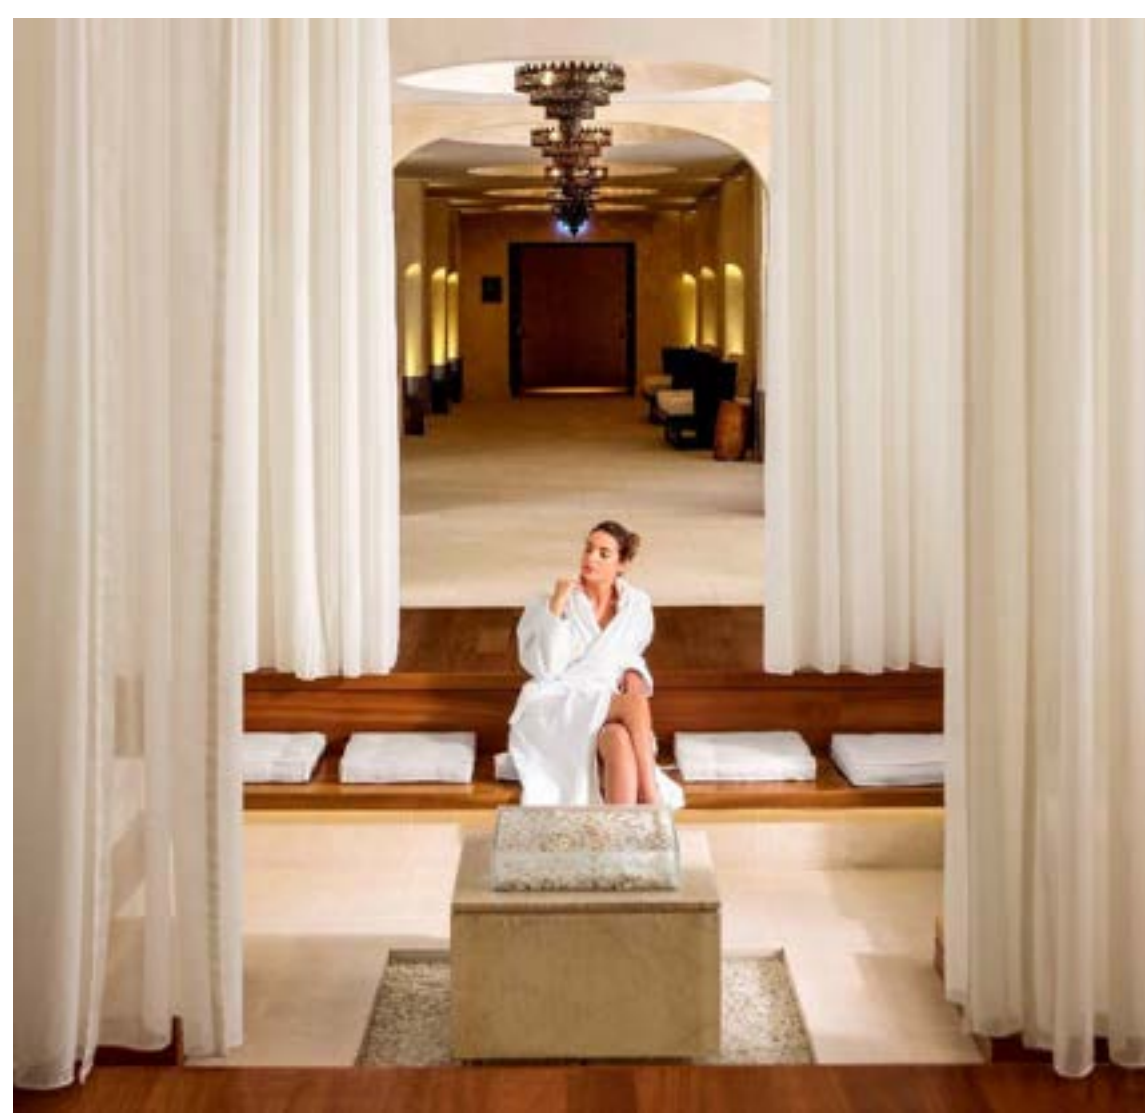

THE WESTIN
RESORT
COSTA NAVARINO

SPORTS & ENTERTAINMENT CENTER BRAND-NEW "DIVISION 16" AREA

THE WESTIN
RESORT
COSTA NAVARINO

THE ROMANOS
RESORT
COSTA NAVARINO
THE
LUXURY
COLLECTION

A STUNNING VARIETY OF DINING VENUES