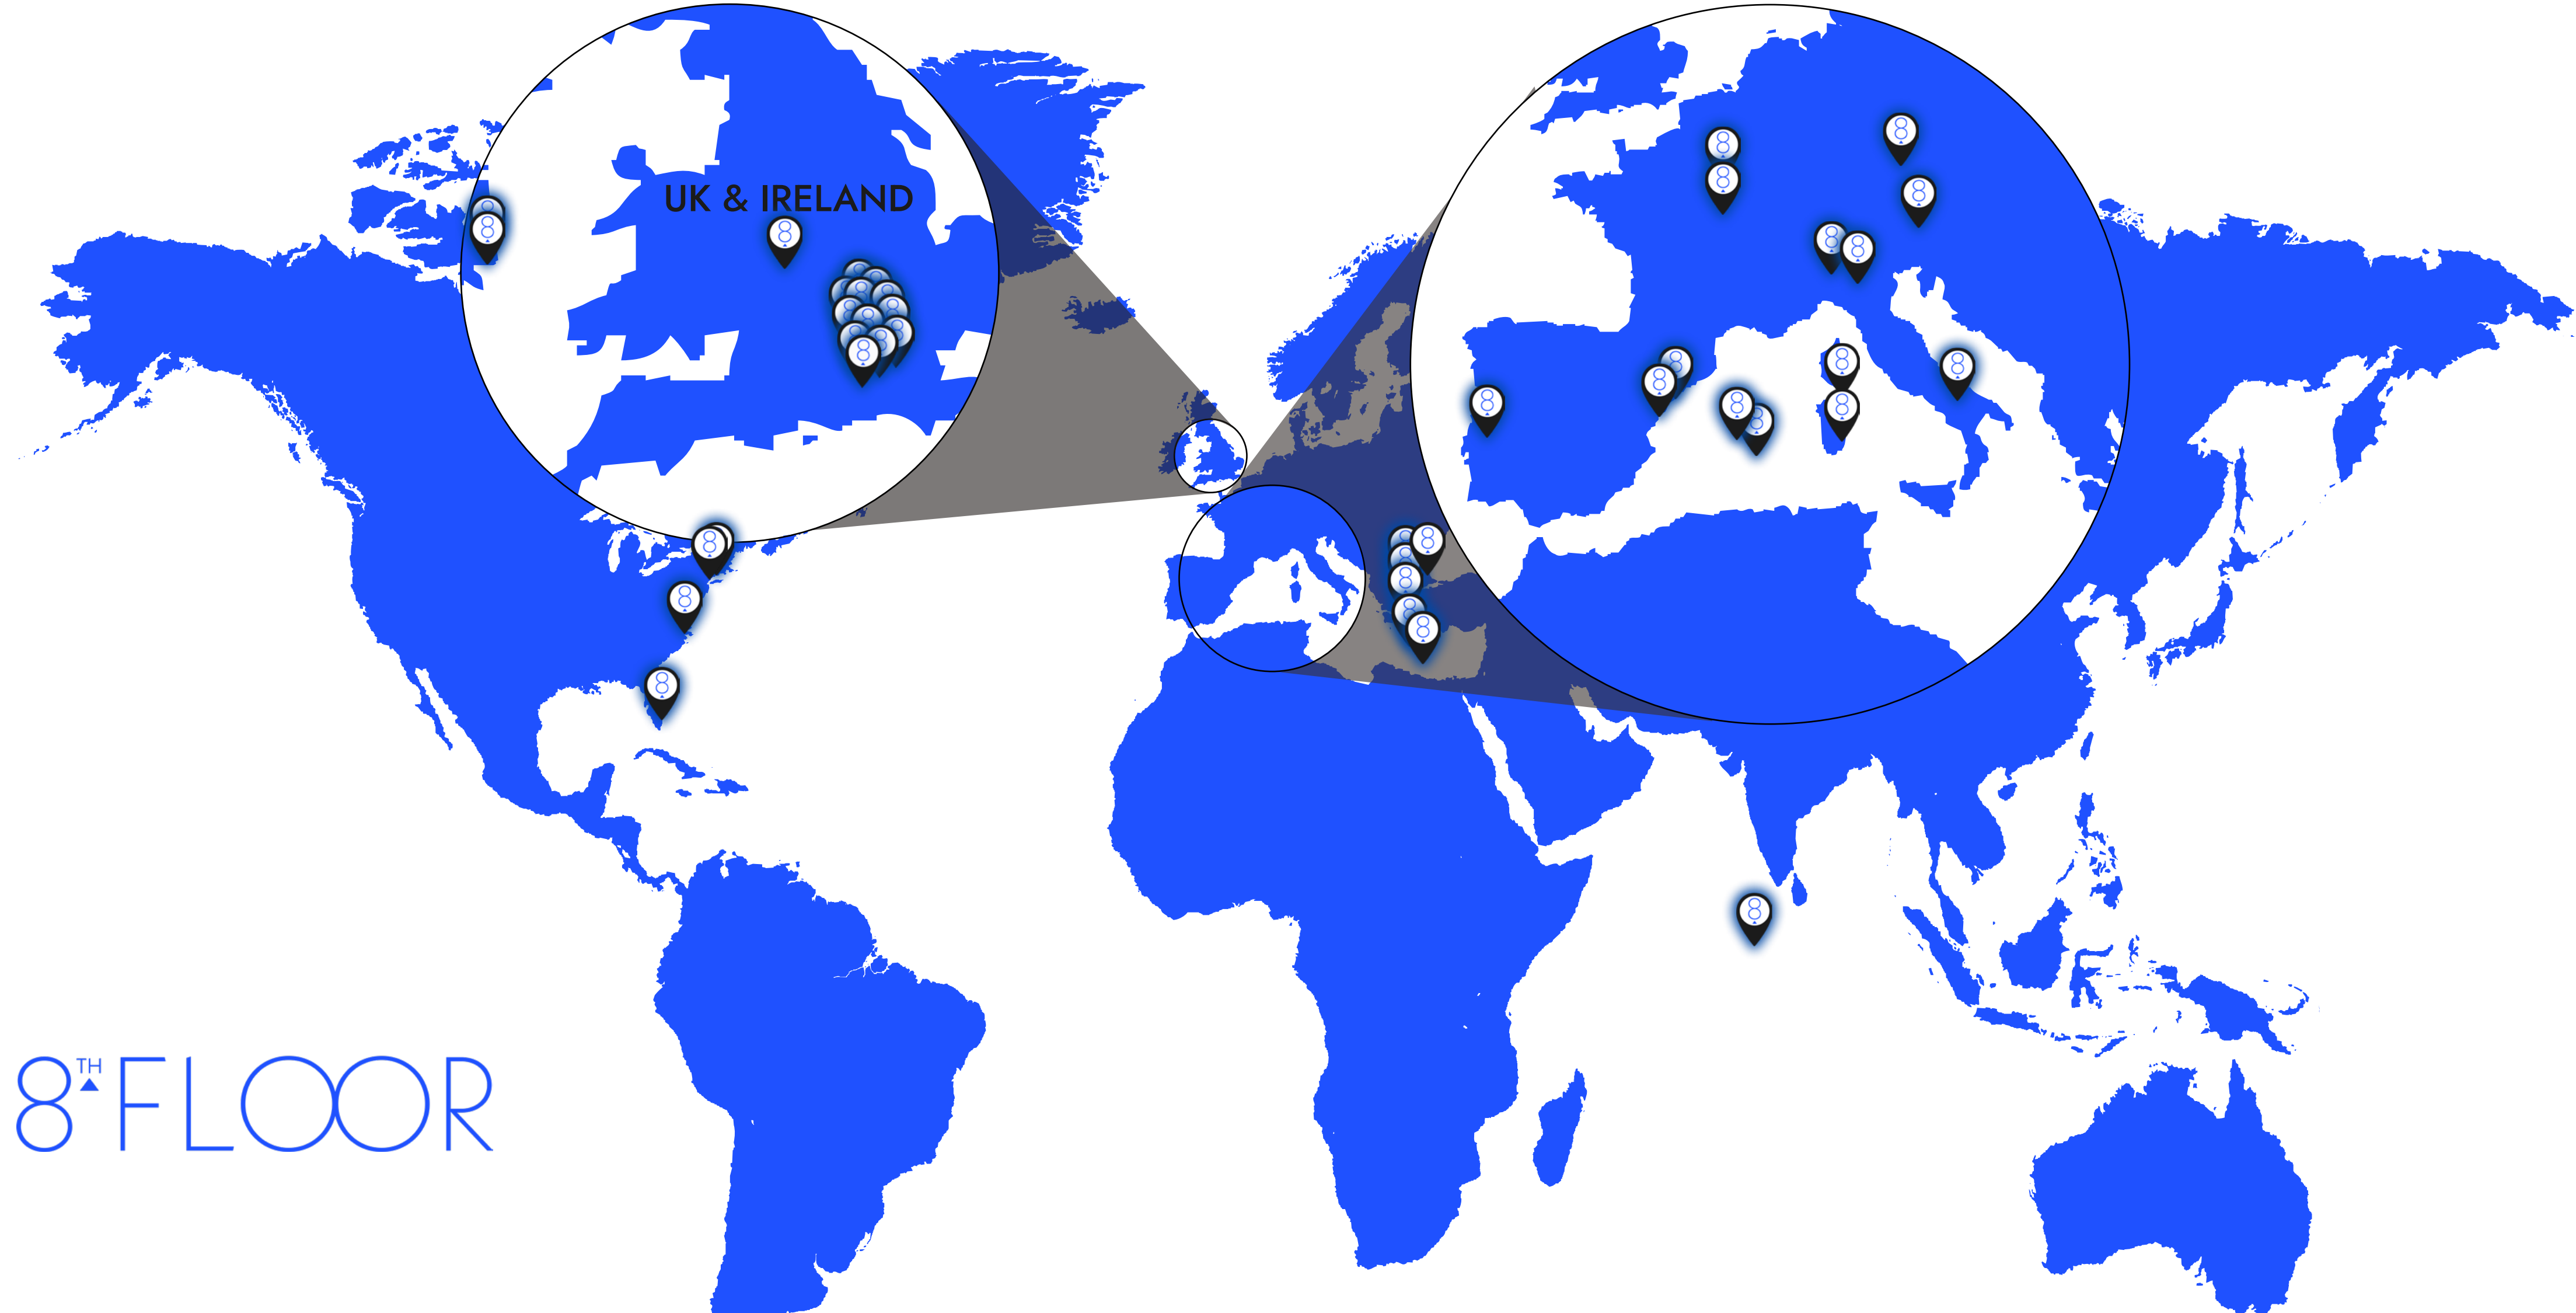

# 8<sup>TH</sup> FLOOR

THE ROMANOS  
RESORT  
COSTA NAVARINO

**TOO**  
HOTEL

The Manner

EAST

HAZLITT'S  
1718

æthos

THE DOYLE COLLECTION  
LONDON • DUBLIN • WASHINGTON DC • CORK • BRISTOL

The Guardsman  
BUCKINGHAM GATE

MIDDLE EIGHT  
COVENT GARDEN

bluegr | MINOS PALACE  
RESORT

Alila | KOTHAI FARU  
MALDIVES

EQUINX  
HOTELS

HOTEL CAFÉ ROYAL  
LONDON

W COSTA NAVARINO

BROADWICK  
SOHO

ALMANAC  
HOTELS

Casa Bonay

THE WESTIN  
RESORT  
COSTA NAVARINO

GRAND HOTEL  
BIRMINGHAM

Sanudo Kalo  
Milos